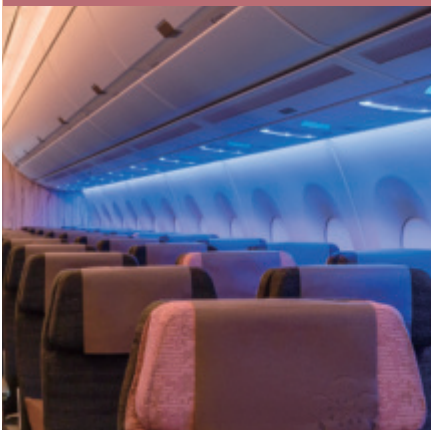

## Tailored flight comfort begins with our Premium Business Class

- 180° full flat ergonomic seating
- 18" screen
- Personal storage space
- Dragon Claw Lamp
- Cosmetic mirror
- Amenity kit

Enjoy your flight in our high-ceiling, spacious and secluded private zone which caters to the unfettered mind. Ergonomically designed seats transform into extra-wide bed, offering luxurious comfort either sitting or slumbering.

## Western and Eastern cultures interwoven in China Airlines A350

Combining Eastern essence with Western polish, Sky Lounge offers calm and tranquil ambiance fit for the cultural elite. Experience China Airlines unique and inspired cabin design and enjoy a relaxed and carefree journey.

## Enjoy the most comfortable space in Premium Economy Class

- 129° recline
- 12.1" screen
- Leg rest
- Three-position foot rest
- Four-way adjustable head rest
- Personal storage space

Spacious seating layout that delivers comfort however you sit; fixed-back shell design with 39" pitch to ensure personal space and plenty of room to stretch.  
China Airlines A350 Premium Economy Class allows you to enjoy a comfortable, undisturbed journey.

## Economy Class slimline seat for a service upgrade

- 116° recline
- 11.1" screen
- Four-way adjustable head rest
- Personal storage space
- Power outlet
- USB socket

China Airlines A350 Economy Class features slim seatbacks creating extended pitch between seats. The new type seating provides more legroom under the seat, offering more resting space, as well as room to stretch.