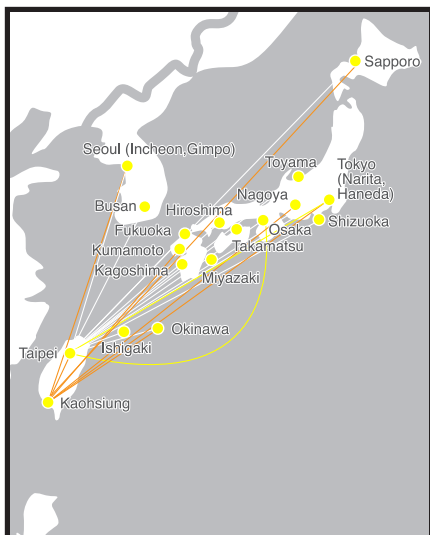

# Global Network Map

Passenger Flight Routes

Freighter Routes

Routes for Departure from Kaohsiung

Northeast Asia Routes

Cross-strait Routes

China Airlines  
Official Website

A350-900  
Cabin Experience