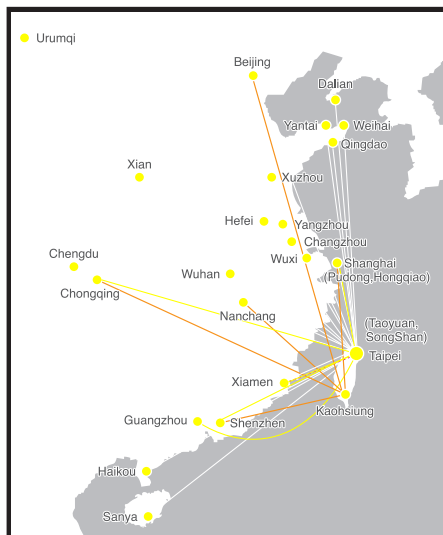

# Global Network Map

Passenger Flight Routes

Freighter Routes

Routes for Departure from Kaohsiung

Northeast Asia Routes

Cross-strait Routes

China Airlines  
Official Website

A350-900  
Cabin Experience