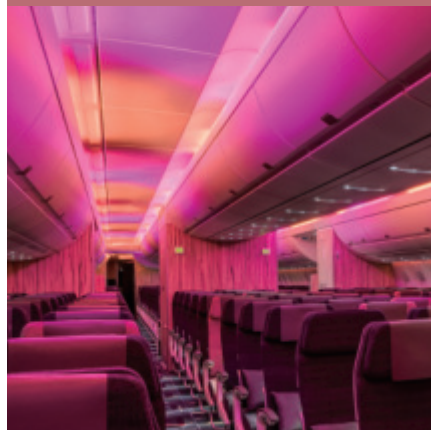

Economy Class

Economy Class slimline seat for a service upgrade

- 116° recline
- 11.1" screen
- Four-way adjustable head rest
- Personal storage space
- Power outlet
- USB socket