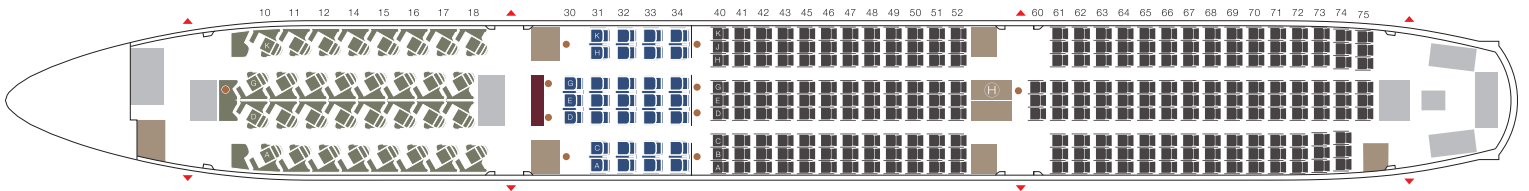

## Economy Class slimline seat for a service upgrade

- 116° recline
- 11.1" screen
- Four-way adjustable head rest
- Personal storage space
- Power outlet
- USB socket

China Airlines A350 Economy Class features slim seatbacks creating extended pitch between seats. The new type seating provides more legroom under the seat, offering more resting space, as well as room to stretch.

# Seat Configuration and Features Summary

- Premium Business Class
- Sky Lounge
- Premium Economy Class
- Economy Class
- Baby Bassinet
- Accessible Lavatory
- Lavatory
- Galley

	Premium Business Class	Premium Economy Class	Economy Class
Seats	32	31	243 (incl. 12 sofa beds)
Specifications	18" personal screen 180° fully flat seats Bed length 78" Seat width 28"	12.1" personal screen 129° recline Seat pitch 39" Seat width 20"	11.1" personal screen, 116° recline Seat pitch 32", seat width 18" Bed length 60", bed width 29"
Features	All seats with direct aisle access 	Fixed seat backs Enjoy comfortable and personalized space 	Slimline seat design Increased legroom 
Entertainment System	<div style="display: flex; justify-content: space-around; text-align: center;"> <div> Movies and TV shows</div> <div> Music</div> <div> Games</div> <div> Seat Chat</div> <div> Connecting Flight Information</div> <div> Real-time News</div> <div> E-books</div> <div> Shopping</div> <div> Power Outlet</div> <div> USB Socket</div> <div> Wi-fi</div> </div>		